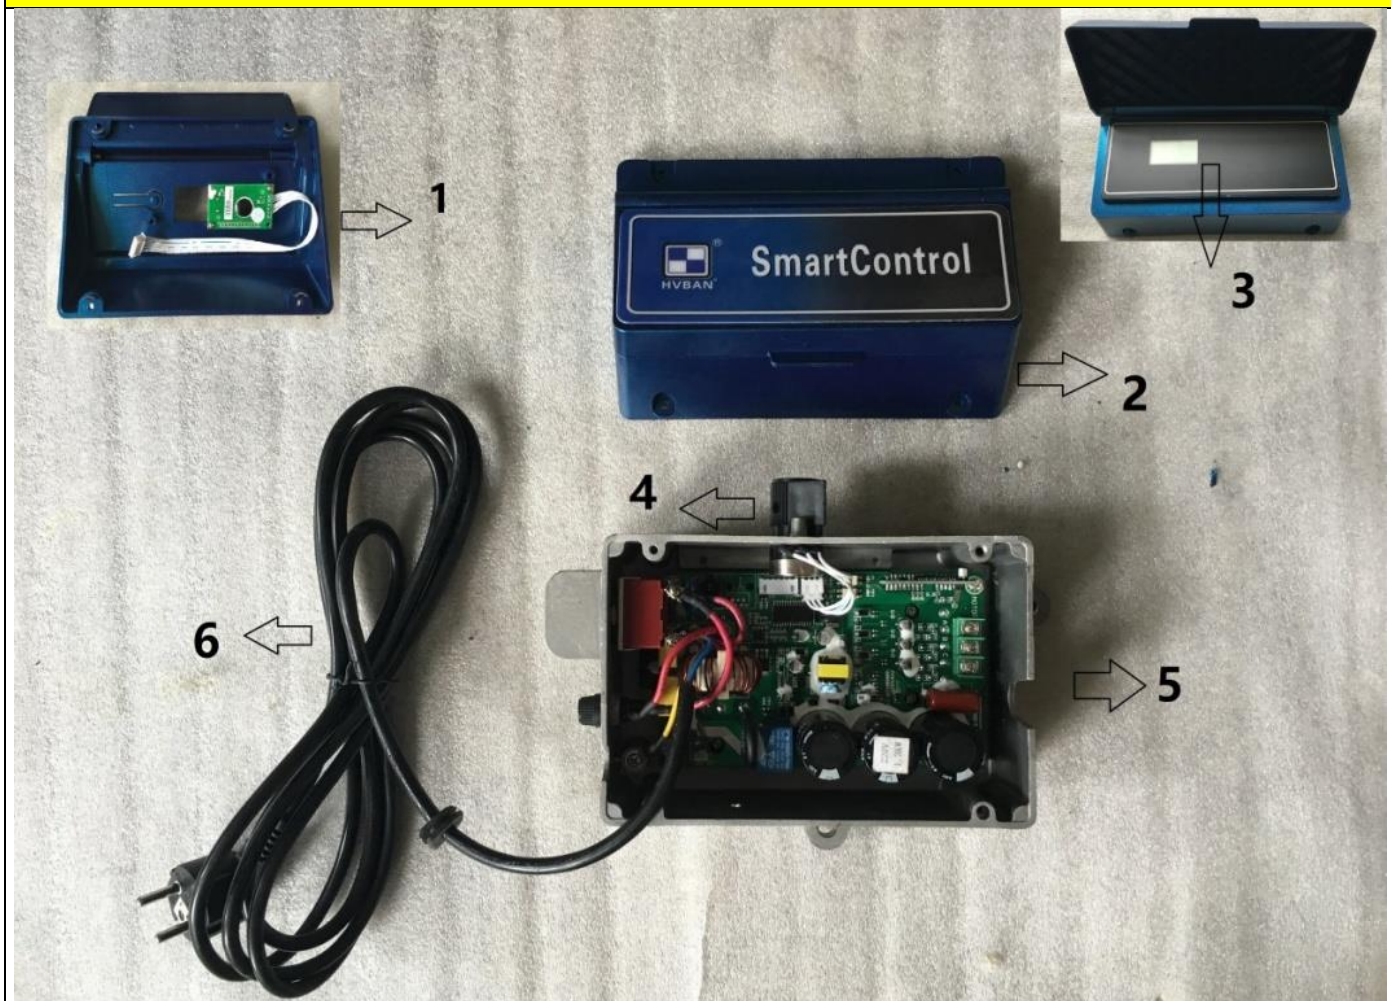

AIR27 (esploso)

FOTO N° 1

Part No	Description	ART. FIXLINE
8	big gear	RAIR27-F1-8
8/B	small gear	RAIR27-F1-8/B
2	front cover	RAIR27-F1-2
3	motor cover	RAIR27-F1-3
5	Connecting rod	RAIR27-F1-5
6	housing	RAIR27-F1-6
14	side cover	RAIR27-F1-14
4	motor	RAIR27-F1-4

AIR27 (esploso)

FOTO N° 2

Part No	Description			ART. FIXLINE
1	Hose suction kit			RAIR27-F2-1
2	suction filter			RAIR27-F2-2

AIR27 (esploso)

FOTO N° 3

Part No	Description			ART. FIXLINE
1	LED display			RAIR27-F3-1
4	Pressure control knob			RAIR27-F3-4
5	Control board with aluminium panel			RAIR27-F3-5

AIR27 (esploso)

FOTO N° 4

Part No	Description	EP270	Art. FIXLINE
1	nut		RAIR27-F4-1
2	gland		RAIR27-F4-2
3/6/7/10/ 12	Repair kit		H-HB29008
4	ceramic Cylinder		RAIR27-F4-4
5	ceramic Piston rod		RAIR27-F4-5
8	Piston valve		RAIR27-F4-8
9	ball guide		RAIR27-F4-9
11	ceramic ball seat		RAIR27-F4-11
13	Intake housing		RAIR27-F4-13
1-13	Pump Assembly		RAIR27-F4-1/13

AIR27 (esploso)

FOTO N° 5

Part No	Description		ART. FIXLINE
1	manifold cap		RAIR27-F5-1
2	filter tube		RAIR27-F5-2
3	filter		RAIR27-F5-3
4	o-ring		RAIR27-F5-4
5	transducer		RAIR27-F5-5
6	manifold		RAIR27-F5-6
7	Prime valve+knob		RAIR27-F5-7