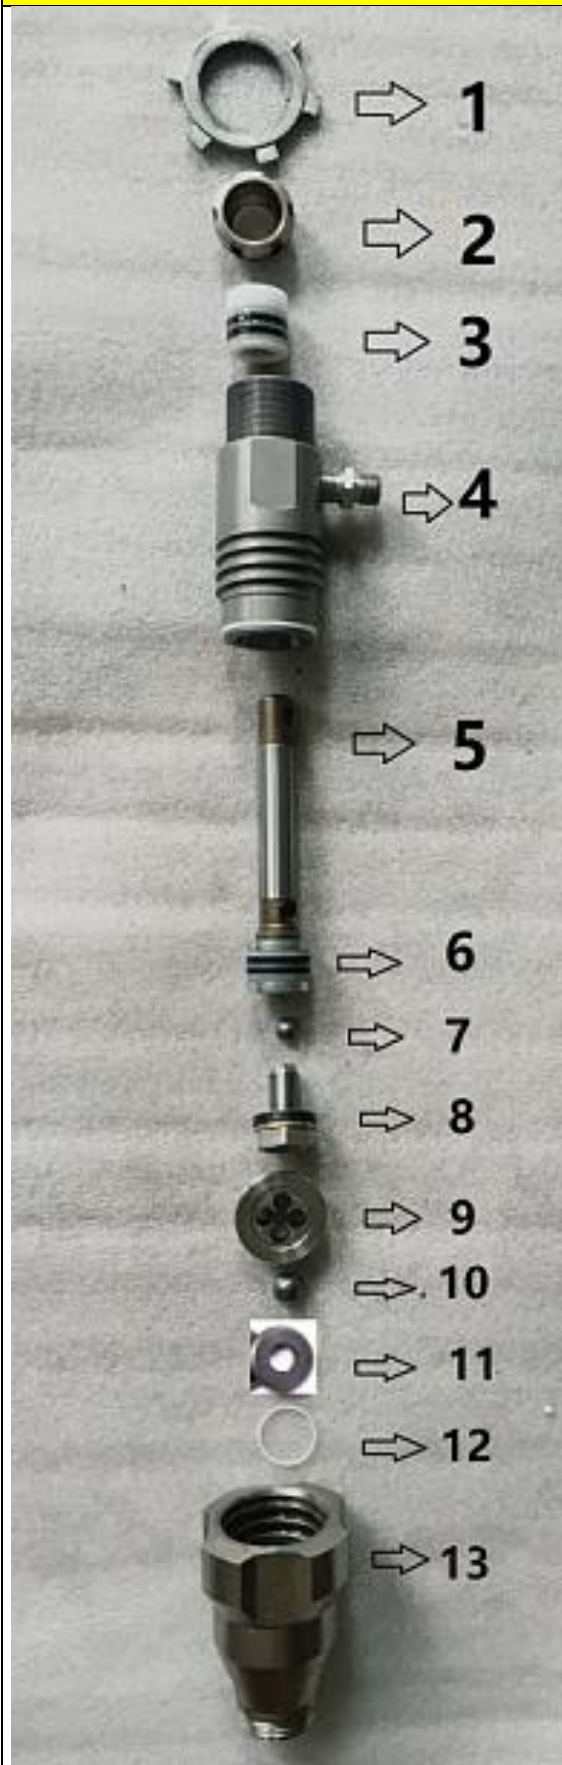

AIR27 (esploso)

FOTO N° 1

Part No	Description	ART. FIXLINE
8	big gear	RAIR27-F1-8
8/B	small gear	RAIR27-F1-8/B
2	front cover	RAIR27-F1-2
3	motor cover	RAIR27-F1-3
5	Connecting rod	RAIR27-F1-5
6	housing	RAIR27-F1-6
14	side cover	RAIR27-F1-14
4	motor	RAIR27-F1-4

AIR27 (esploso)

FOTO N° 2

Part No	Description			ART. FIXLINE
1	Hose suction kit			RAIR27-F2-1
2	suction filter			RAIR27-F2-2

AIR27 (esploso)

FOTO N° 3

Part No	Description			ART. FIXLINE
1	LED display			RAIR27-F3-1
4	Pressure control knob			RAIR27-F3-4
5	Control board with aluminium panel			RAIR27-F3-5

AIR27 (esploso)

FOTO N° 4

Part No	Description	EP270	Art. FIXLINE
1	nut		RAIR27-F4-1
2	gland		RAIR27-F4-2
3/6/7/10/ 12	Repair kit		H-HB29008
4	ceramic Cylinder		RAIR27-F4-4
5	ceramic Piston rod		RAIR27-F4-5
8	Piston valve		RAIR27-F4-8
9	ball guide		RAIR27-F4-9
11	ceramic ball seat		RAIR27-F4-11
13	Intake housing		RAIR27-F4-13
1-13	Pump Assembly		RAIR27-F4-1/13

AIR27 (esploso)

FOTO N° 5

Part No	Description		ART. FIXLINE
1	manifold cap		RAIR27-F5-1
2	filter tube		RAIR27-F5-2
3	filter		RAIR27-F5-3
4	o-ring		RAIR27-F5-4
5	transducer		RAIR27-F5-5
6	manifold		RAIR27-F5-6
7	Prime valve+knob		RAIR27-F5-7