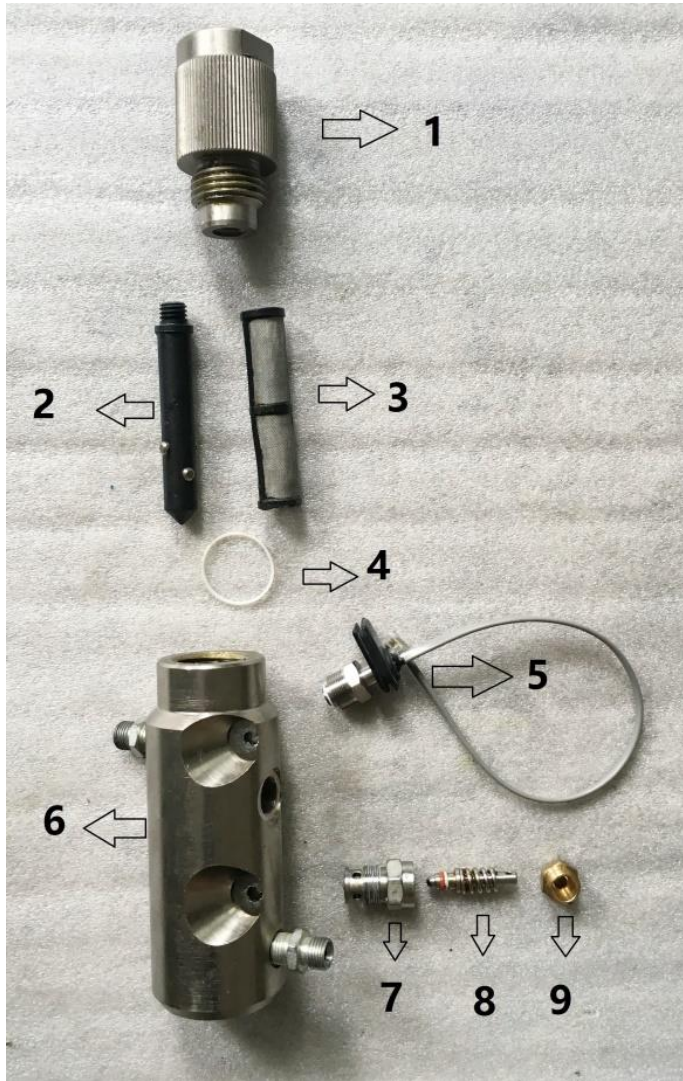

AIR27 (esploso)

FOTO N° 1

Part No	Description	ART. FIXLINE
8	big gear	RAIR27-F1-8
8/B	small gear	RAIR27-F1-8/B
2	front cover	RAIR27-F1-2
3	motor cover	RAIR27-F1-3
5	Connecting rod	RAIR27-F1-5
6	housing	RAIR27-F1-6
14	side cover	RAIR27-F1-14
4	motor	RAIR27-F1-4

AIR27 (esploso)

FOTO N° 2

Part No	Description			ART. FIXLINE
1	Hose suction kit			RAIR27-F2-1
2	suction filter			RAIR27-F2-2

AIR27 (esploso)

FOTO N° 3

Part No	Description			ART. FIXLINE
1	LED display			RAIR27-F3-1
4	Pressure control knob			RAIR27-F3-4
5	Control board with aluminium panel			RAIR27-F3-5

AIR27 (esploso)

FOTO N° 4

Part No	Description	EP270	Art. FIXLINE
1	nut		RAIR27-F4-1
2	gland		RAIR27-F4-2
3/6/7/10/ 12	Repair kit		H-HB29008
4	ceramic Cylinder		RAIR27-F4-4
5	ceramic Piston rod		RAIR27-F4-5
8	Piston valve		RAIR27-F4-8
9	ball guide		RAIR27-F4-9
11	ceramic ball seat		RAIR27-F4-11
13	Intake housing		RAIR27-F4-13
1-13	Pump Assembly		RAIR27-F4-1/13

AIR27 (esploso)

FOTO N° 5

Part No	Description		ART. FIXLINE
1	manifold cap		RAIR27-F5-1
2	filter tube		RAIR27-F5-2
3	filter		RAIR27-F5-3
4	o-ring		RAIR27-F5-4
5	transducer		RAIR27-F5-5
6	manifold		RAIR27-F5-6
7	Prime valve+knob		RAIR27-F5-7