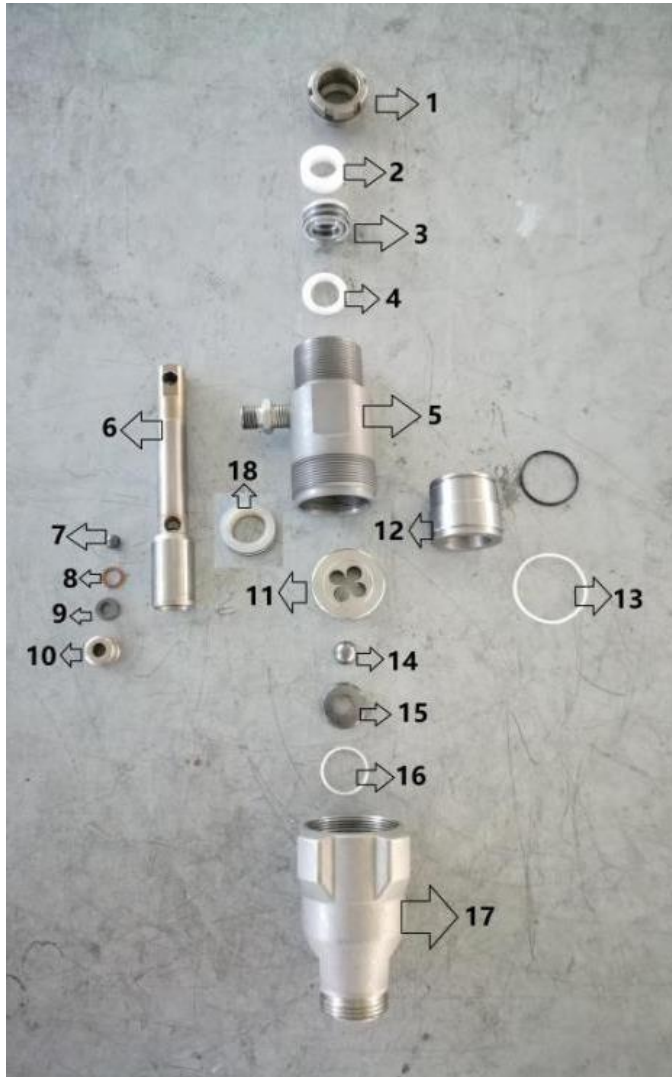

# AIR21 (esploso)

FOTO N° 1

	Part No.	Description			ART. FIXLINE
1	23204	Motor Assembly			RAIR21-F1-1
2	106/108	Gear and housing			RAIR21-F1-2
3	111	Manifold			RAIR21-F1-3
4	23209	Pump assembly			RAIR21-F1-4
5	115	Rack assembly			RAIR21-F1-5
6	23213	Control board			RAIR21-F1-6
7	120	Potentiometer			RAIR21-F1-7
8	121	Capacitance			RAIR21-F1-8

# AIR21 (esploso)

FOTO N° 3

Part No	Description			ART. FIXLINE
1	Control board with aluminium panel			RAIR21-F3-1
2	Potentiometer Assembly			RAIR21-F3-2
4	carbon brush			RAIR21-F3-4

# AIR21 (esploso)

FOTO N° 4

Part No	Description		Art. FIXLINE
1	gland		RAIR21-F4-1
2/ 3/ 4/ 7/ 8/ 9/ 13/ 14/ 15/ 16/ 18	repair kit		H-HB69109
5	upper cylinder		RAIR21-F4-5
6	Piston rod		RAIR21-F4-6
6 7 8 9 10	Piston rod assembly		RAIR21-F4-6-10
10	Piston valve		RAIR21-F4-10
11	Ball Guide		RAIR21-F4-11
12	Middle cylinder		RAIR21-F4-12
15	ball seat		RAIR21-F4-15
17	Intake housing		RAIR21-F4-17
1-17	Pump Assembly		RAIR21-F4-1-17

# AIR21 (esploso)

FOTO N° 5

Part No	Description			Art. FIXLINE
1	manifold cap			RAIR21-F5-1
2	filter tube			RAIR21-F5-2
3	filter			RAIR21-F5-3
4	o-ring			RAIR21-F5-4
5	transducer			RAIR21-F5-5
6	manifold			RAIR21-F5-6
7.8.9.10	Prime valve+knob			RAIR21-F5-7