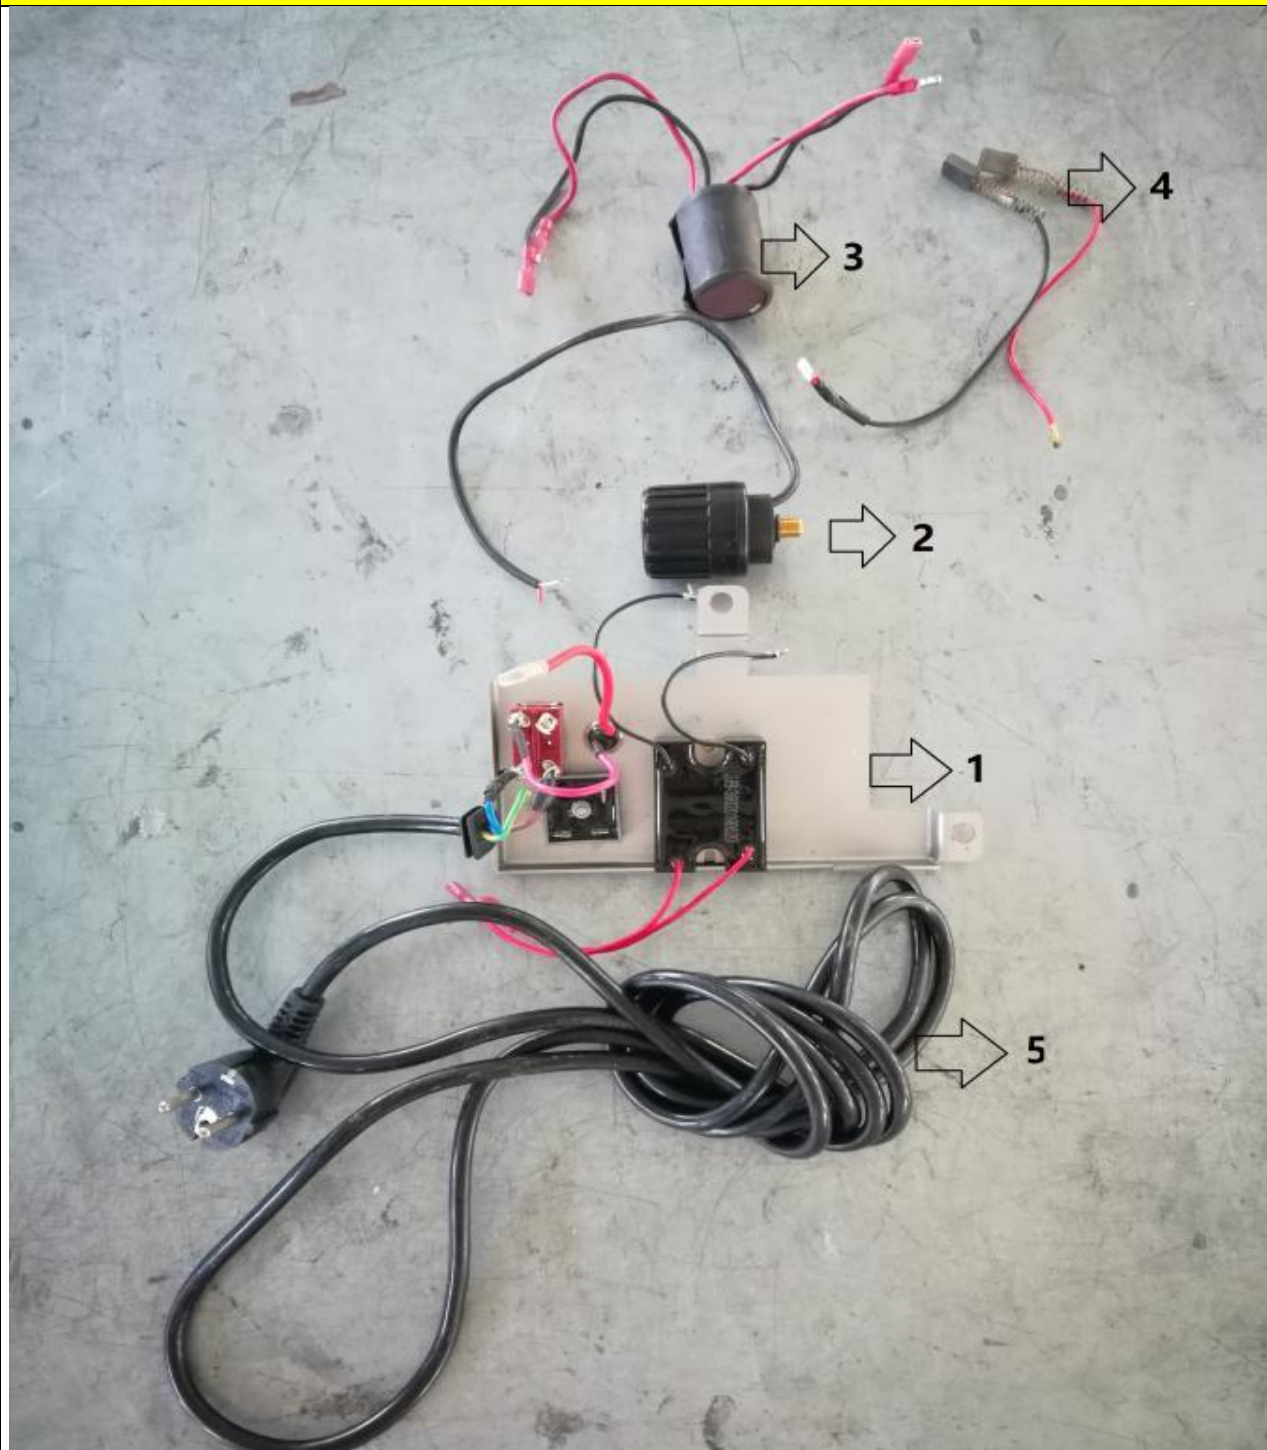

# AIR21 (esploso)

FOTO N° 1

	Part No.	Description			ART. FIXLINE
1	23204	Motor Assembly			RAIR21-F1-1
2	106/108	Gear and housing			RAIR21-F1-2
3	111	Manifold			RAIR21-F1-3
4	23209	Pump assembly			RAIR21-F1-4
5	115	Rack assembly			RAIR21-F1-5
6	23213	Control board			RAIR21-F1-6
7	120	Potentiometer			RAIR21-F1-7
8	121	Capacitance			RAIR21-F1-8

# AIR21 (esploso)

FOTO N° 2

Part No	Description			ART. FIXLINE
1	Hose suction kit			<b>RAIR21-F2-1</b>
2	suction filter			<b>RAIR21-F2-2</b>
3	drain hose			<b>RAIR21-F2-3</b>

# AIR21 (esploso)

FOTO N° 3

Part No	Description			ART. FIXLINE
1	Control board with aluminium panel			RAIR21-F3-1
2	Potentiometer Assembly			RAIR21-F3-2
4	carbon brush			RAIR21-F3-4

# AIR21 (esploso)

FOTO N° 5

Part No	Description			Art. FIXLINE
1	manifold cap			RAIR21-F5-1
2	filter tube			RAIR21-F5-2
3	filter			RAIR21-F5-3
4	o-ring			RAIR21-F5-4
5	transducer			RAIR21-F5-5
6	manifold			RAIR21-F5-6
7.8.9.10	Prime valve+knob			RAIR21-F5-7