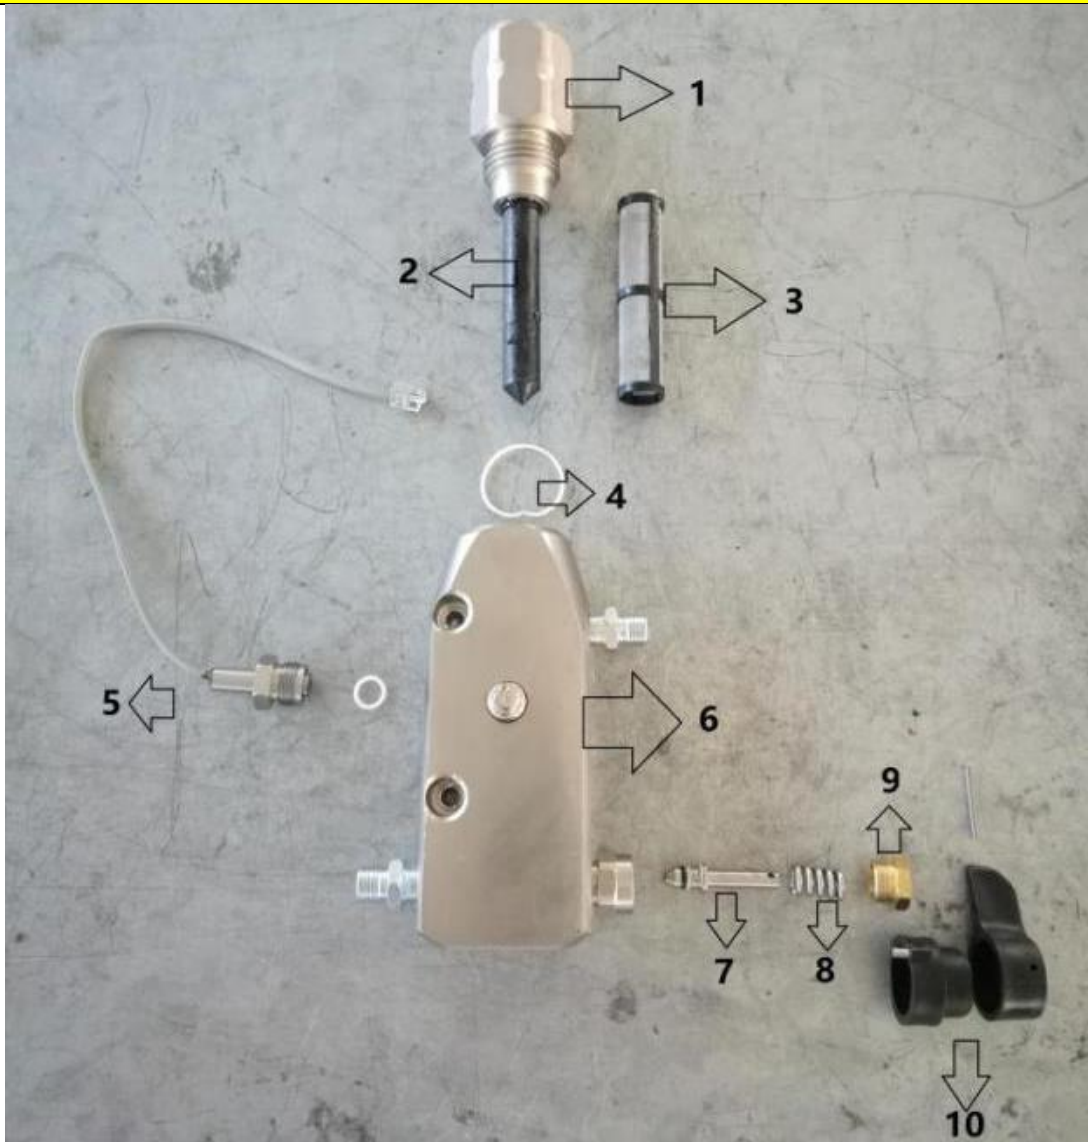

# AIR21 (esploso)

FOTO N° 1

	Part No.	Description			ART. FIXLINE
1	23204	Motor Assembly			RAIR21-F1-1
2	106/108	Gear and housing			RAIR21-F1-2
3	111	Manifold			RAIR21-F1-3
4	23209	Pump assembly			RAIR21-F1-4
5	115	Rack assembly			RAIR21-F1-5
6	23213	Control board			RAIR21-F1-6
7	120	Potentiometer			RAIR21-F1-7
8	121	Capacitance			RAIR21-F1-8

# AIR21 (esploso)

FOTO N° 3

Part No	Description			ART. FIXLINE
1	Control board with aluminium panel			RAIR21-F3-1
2	Potentiometer Assembly			RAIR21-F3-2
4	carbon brush			RAIR21-F3-4

# AIR21 (esploso)

FOTO N° 4

Part No	Description		Art. FIXLINE
1	gland		RAIR21-F4-1
2/ 3/ 4/ 7/ 8/ 9/ 13/ 14/ 15/ 16/ 18	repair kit		H-HB69109
5	upper cylinder		RAIR21-F4-5
6	Piston rod		RAIR21-F4-6
6 7 8 9 10	Piston rod assembly		RAIR21-F4-6-10
10	Piston valve		RAIR21-F4-10
11	Ball Guide		RAIR21-F4-11
12	Middle cylinder		RAIR21-F4-12
15	ball seat		RAIR21-F4-15
17	Intake housing		RAIR21-F4-17
1-17	Pump Assembly		RAIR21-F4-1-17

# AIR21 (esploso)

FOTO N° 5

Part No	Description			Art. FIXLINE
1	manifold cap			RAIR21-F5-1
2	filter tube			RAIR21-F5-2
3	filter			RAIR21-F5-3
4	o-ring			RAIR21-F5-4
5	transducer			RAIR21-F5-5
6	manifold			RAIR21-F5-6
7.8.9.10	Prime valve+knob			RAIR21-F5-7