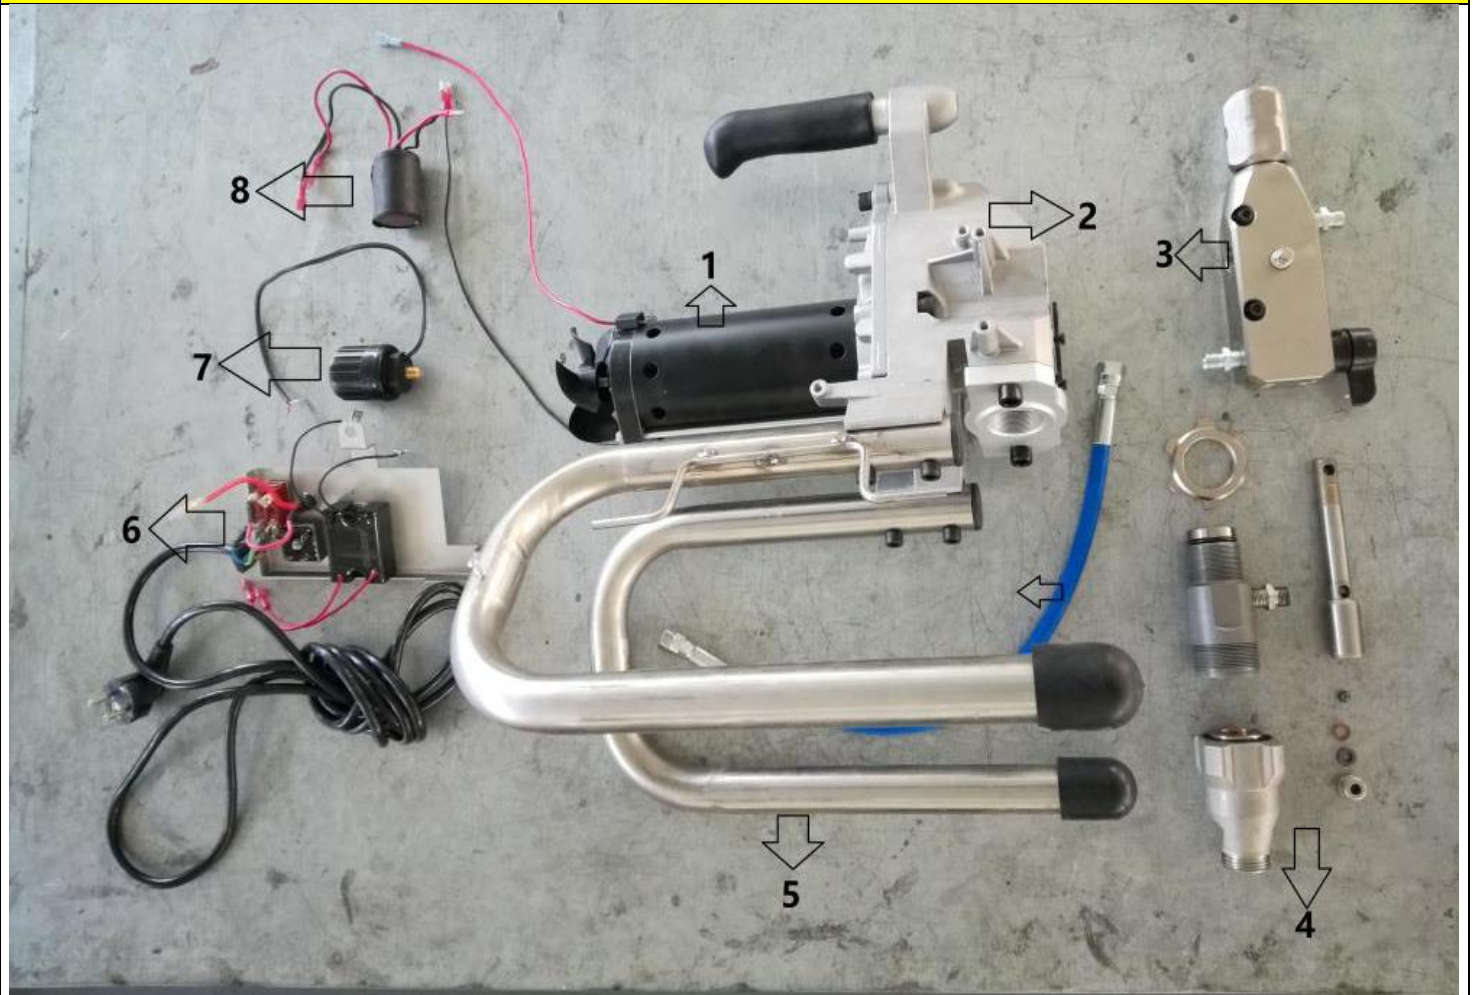

# AIR21 (esploso)

FOTO N° 1

	Part No.	Description			ART. FIXLINE
1	23204	Motor Assembly			RAIR21-F1-1
2	106/108	Gear and housing			RAIR21-F1-2
3	111	Manifold			RAIR21-F1-3
4	23209	Pump assembly			RAIR21-F1-4
5	115	Rack assembly			RAIR21-F1-5
6	23213	Control board			RAIR21-F1-6
7	120	Potentiometer			RAIR21-F1-7
8	121	Capacitance			RAIR21-F1-8

# AIR21 (esploso)

FOTO N° 2

Part No	Description			ART. FIXLINE
1	Hose suction kit			<b>RAIR21-F2-1</b>
2	suction filter			<b>RAIR21-F2-2</b>
3	drain hose			<b>RAIR21-F2-3</b>

# AIR21 (esploso)

FOTO N° 3

Part No	Description			ART. FIXLINE
1	Control board with aluminium panel			RAIR21-F3-1
2	Potentiometer Assembly			RAIR21-F3-2
4	carbon brush			RAIR21-F3-4

# AIR21 (esploso)

FOTO N° 5

Part No	Description			Art. FIXLINE
1	manifold cap			RAIR21-F5-1
2	filter tube			RAIR21-F5-2
3	filter			RAIR21-F5-3
4	o-ring			RAIR21-F5-4
5	transducer			RAIR21-F5-5
6	manifold			RAIR21-F5-6
7.8.9.10	Prime valve+knob			RAIR21-F5-7